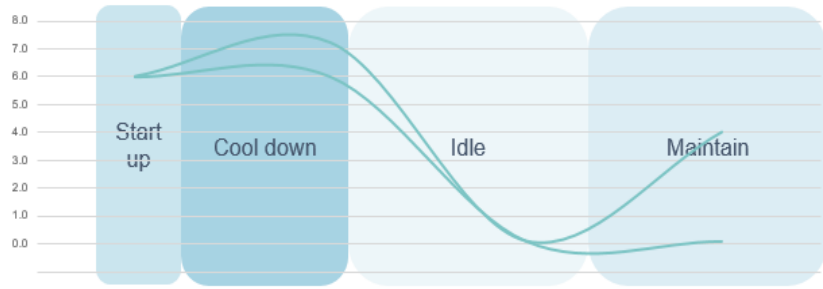

COLOSSAL 12V FRENCH DOUBLE DOOR REFRIGERATOR

The Sabre "Colossal" 16 cubic ft/12 volt refrigerator offers all the comforts of home. Its French Doors provide a beautiful aesthetic and ensure easy accessibility. The Sure-Seal closing mechanism seals tightly to protect your cold storage during travel.

Low Amperage Draw

During start-up and the ~30 minute cool-down phase, amps range from 6.0 to 7.2

Amps drop to 0.1 during closed-door idle time and can reach up to 4.0 to re-cool during maintenance cycle